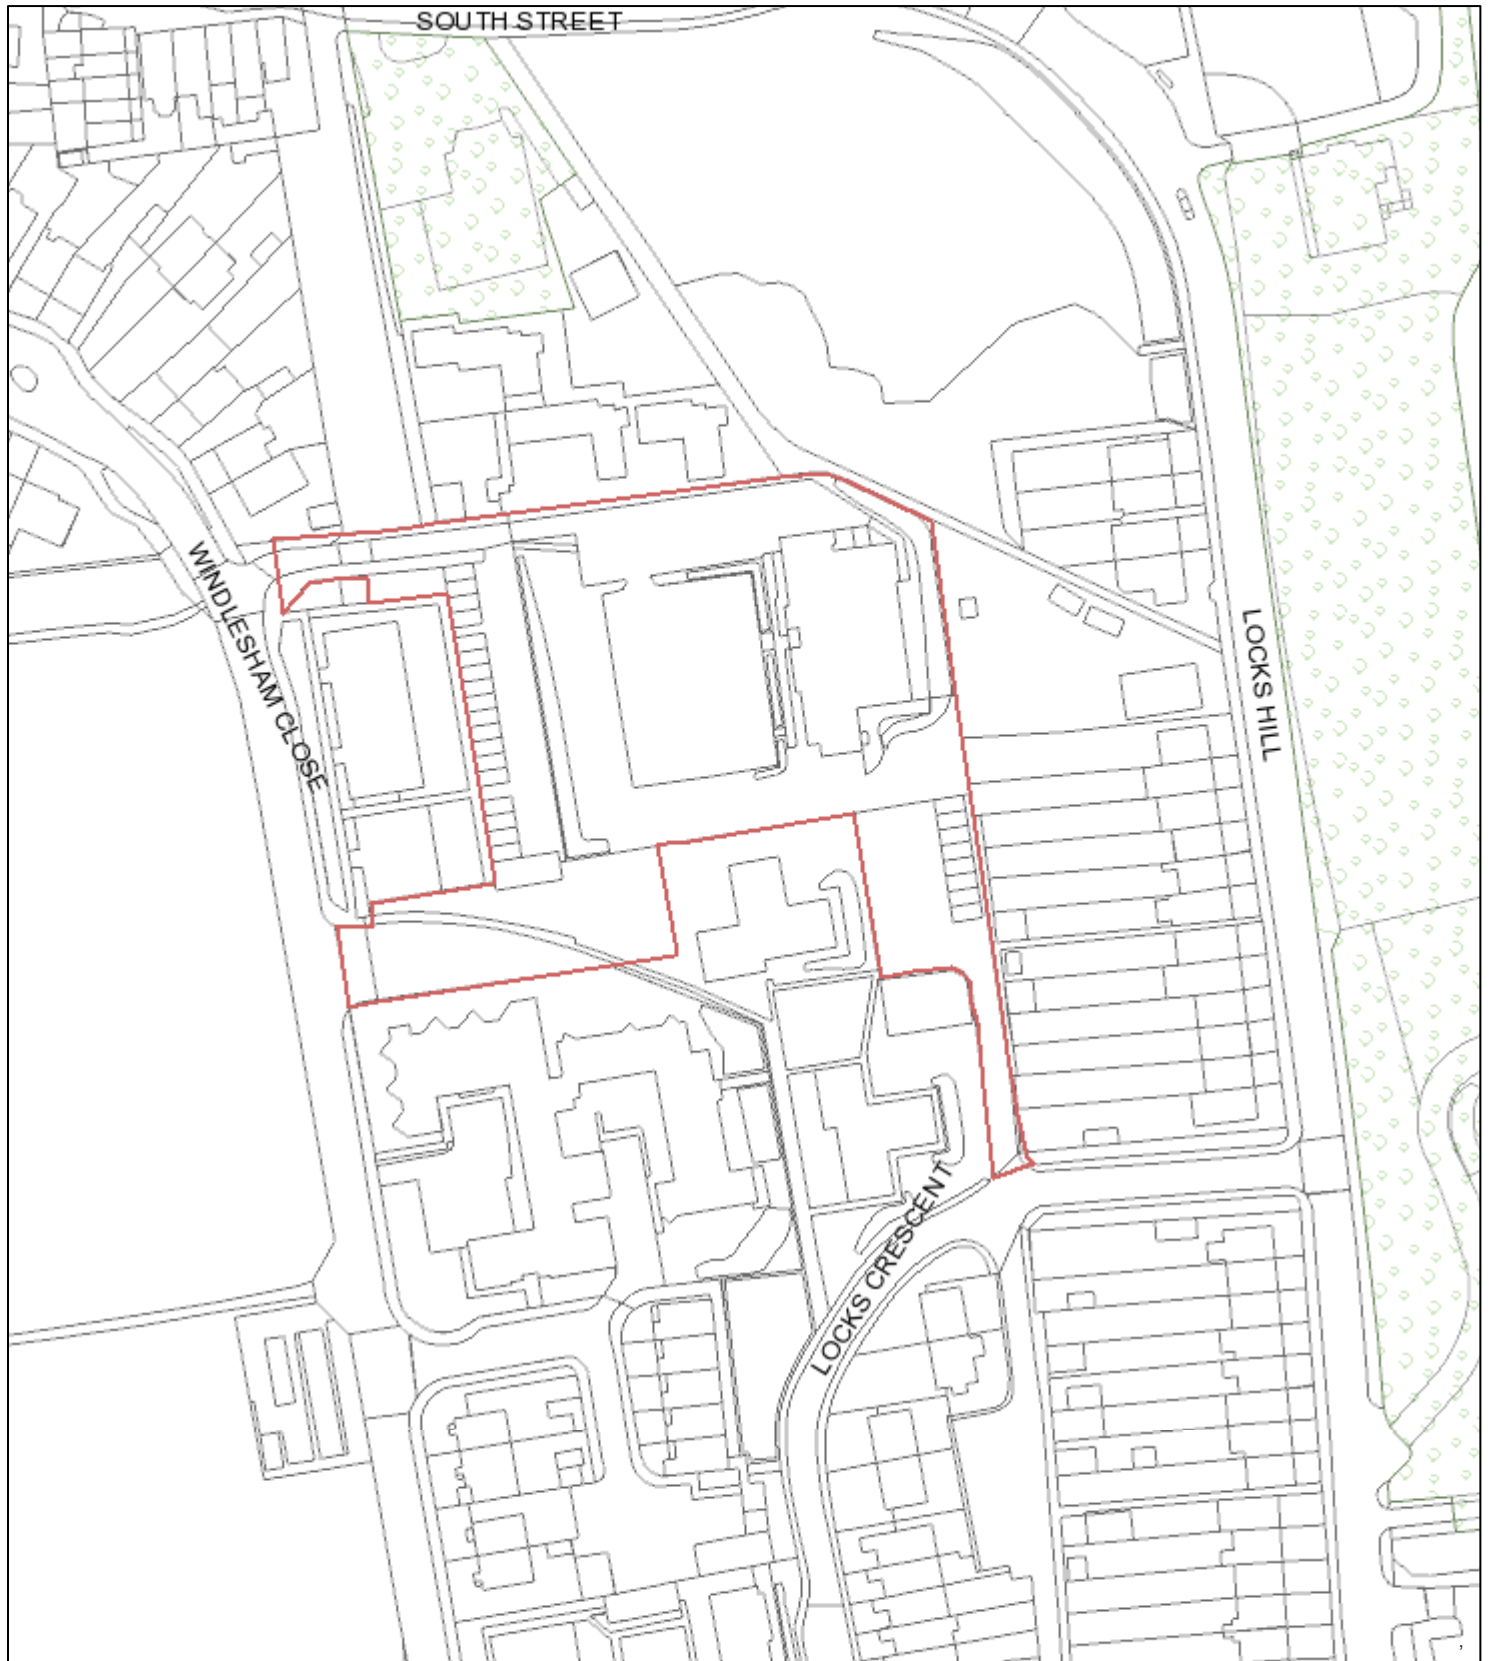

Portslade Village Centre: For identification purposes only

0 15 30 60 Meters

Scale 1:1,250

© Crown Copyright. All rights reserved. Licence: 100020999, Brighton & Hove City Council. 2018. Cities Revealed © 2007.